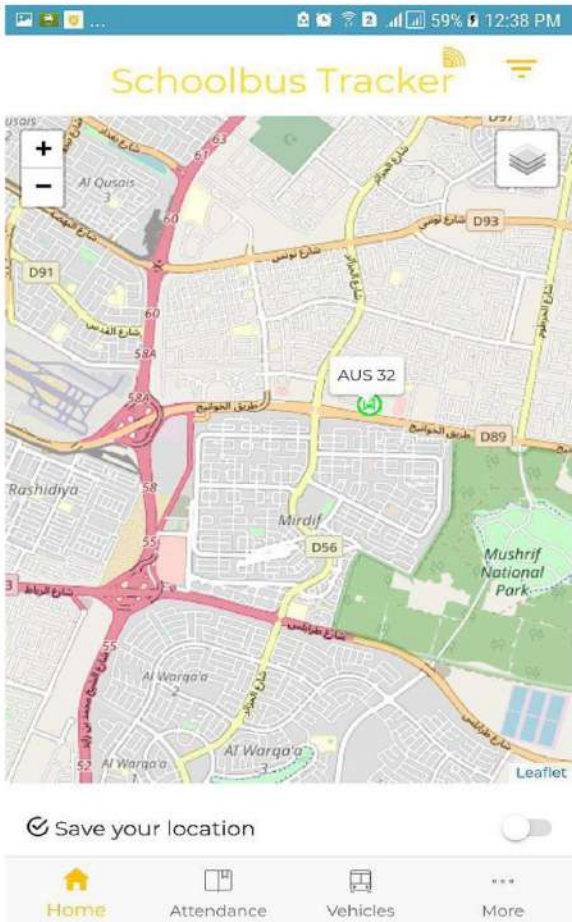

Download and Install from Playstore for Android and App Store for Apple  
APP Name 'Ontrack School Bus'

Login Page

**NORTH AMERICAN INTERNATIONAL SCHOOL "2360"**

Login Page Details:

- Account ID for **NAIS** is "2360"
- TheUsername is the Family\_ID
- The Password is Family\_ID also
- Click to Login

### Map Page (Bus Location)