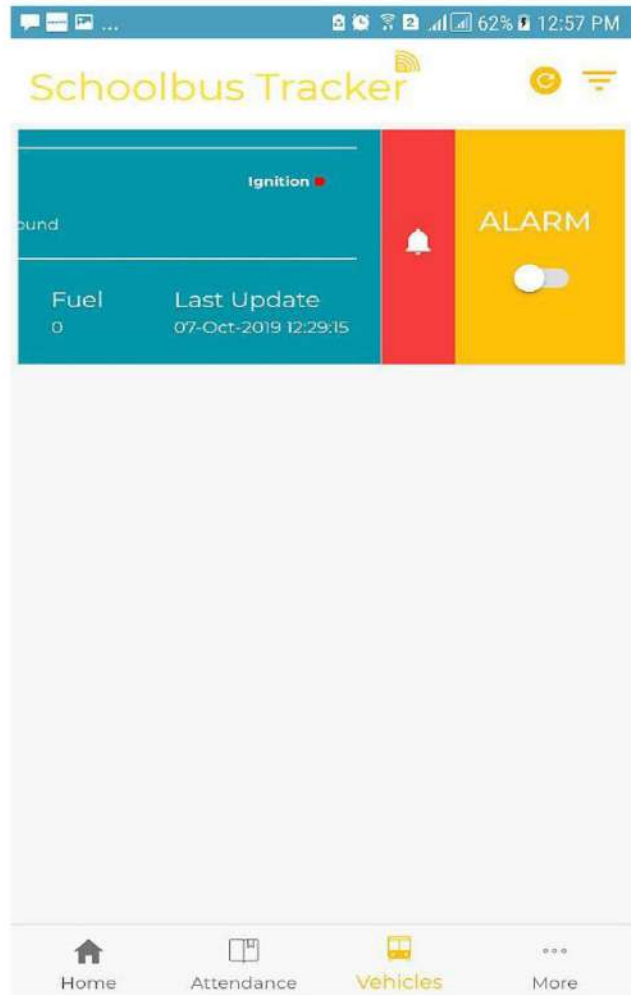

Alarms or Notifications