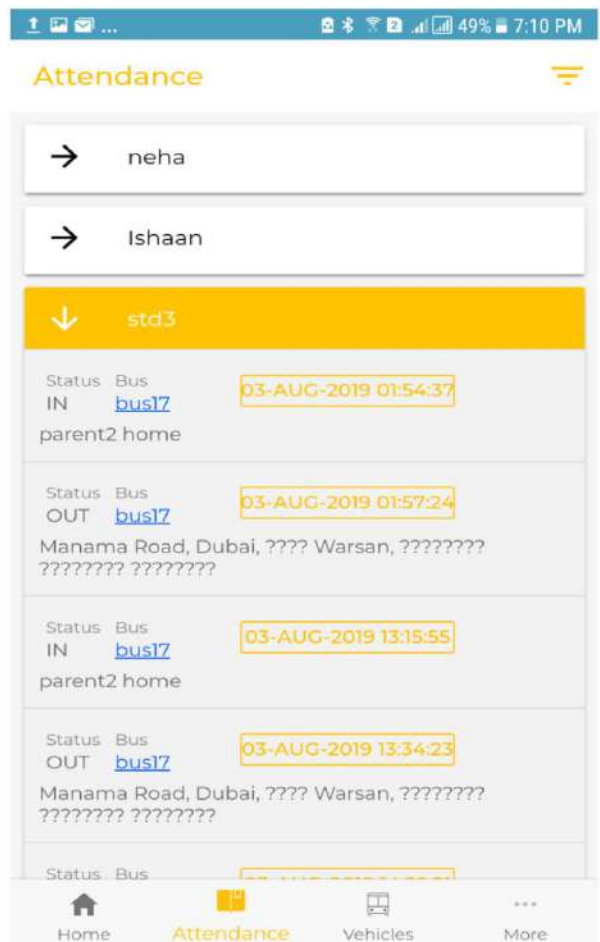

Filter By Date , view IN/OUT details