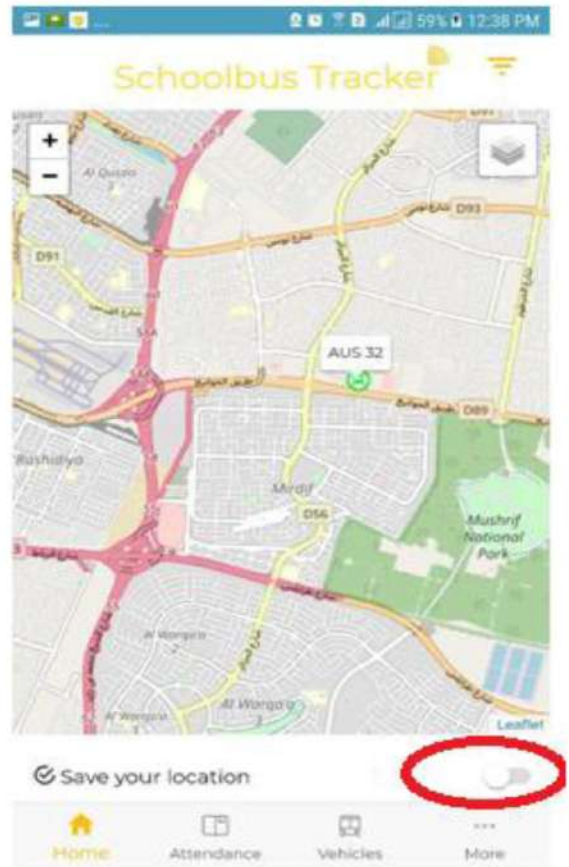

Save Home Location (once only needed)