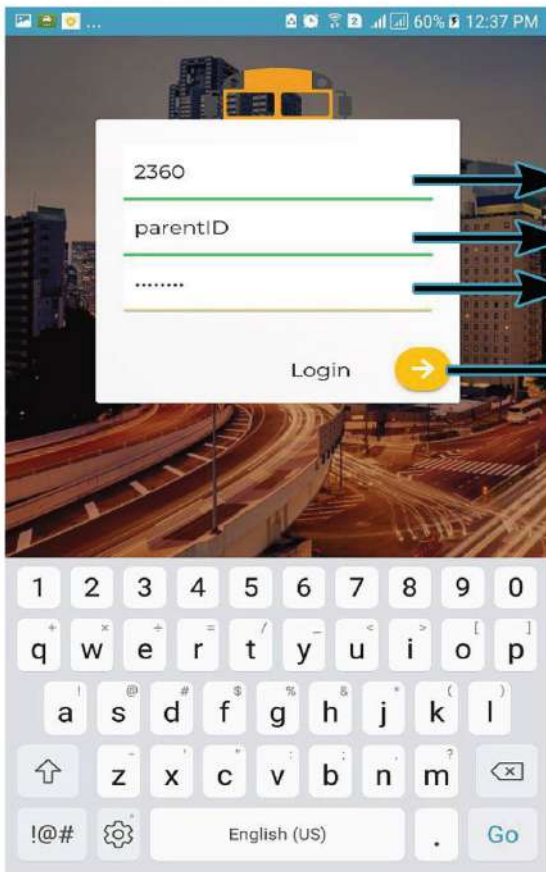

Download and Install from Playstore for Android and App Store for Apple  
APP Name 'Ontrack School Bus'

Login Page

**NORTH AMERICAN INTERNATIONAL SCHOOL "2360"**

Login Page Details:

- Account ID for **NAIS** is "2360"
- TheUsername is the Family\_ID
- The Password is Family\_ID also
- Click to Login

### Map Page (Bus Location)