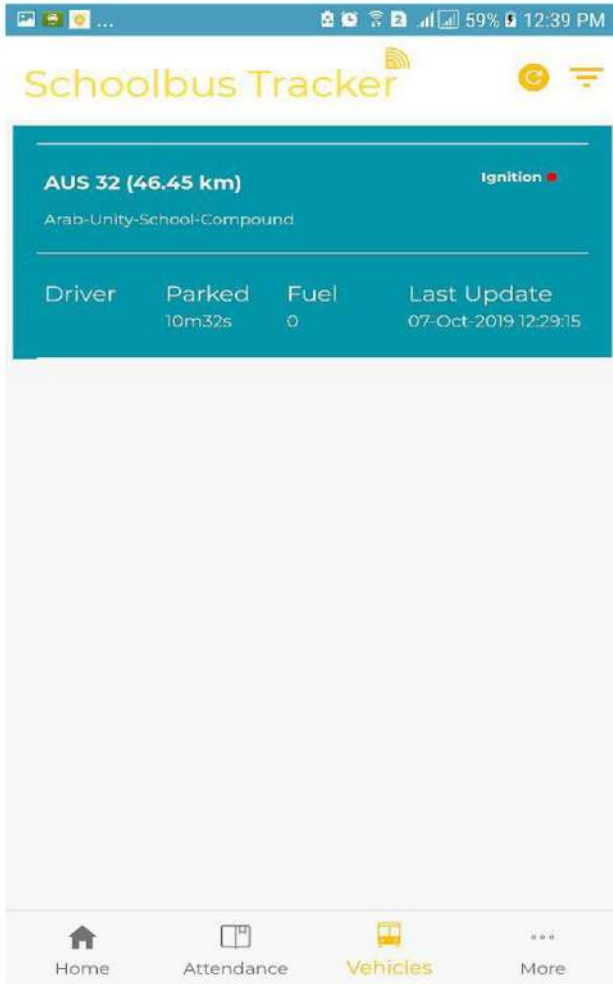

Bus Details