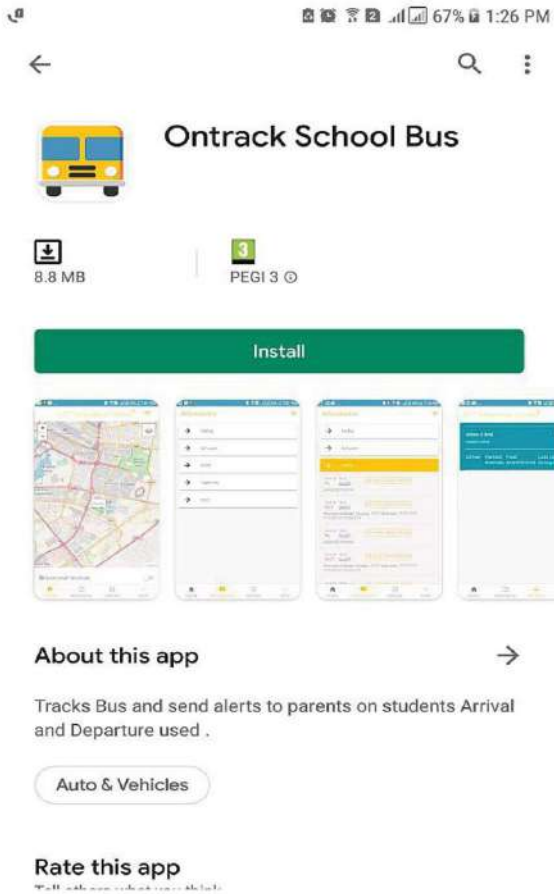

Download and Install from Playstore for Android and App Store for Apple  
APP Name 'Ontrack School Bus'

Login Page

**NORTH AMERICAN INTERNATIONAL SCHOOL "2360"**

Login Page Details:

- Account ID for **NAIS** is "2360"
- TheUsername is the Family\_ID
- The Password is Family\_ID also
- Click to Login

### Map Page (Bus Location)