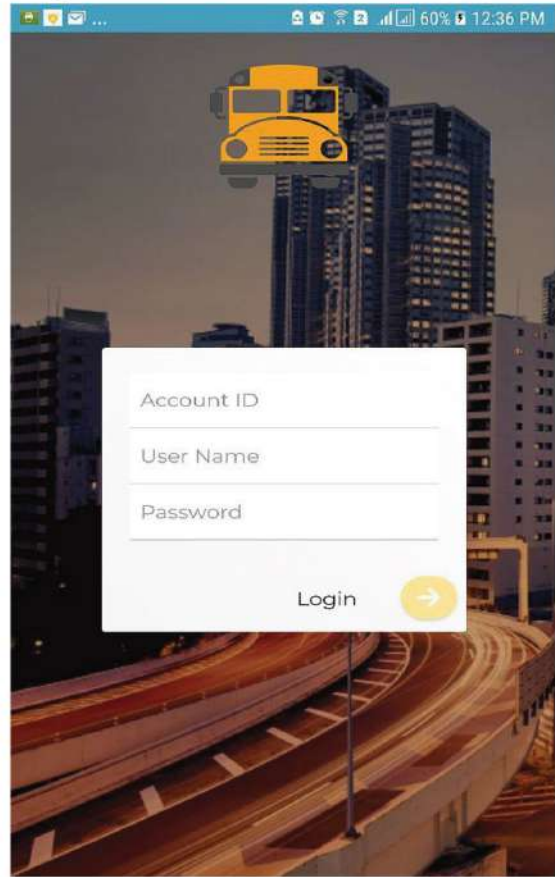

Download and Install from Playstore for Android and App Store for Apple  
APP Name 'Ontrack School Bus'

Login Page

**NORTH AMERICAN INTERNATIONAL SCHOOL "2360"**

Login Page Details:

- Account ID for **NAIS** is "2360"
- TheUsername is the Family\_ID
- The Password is Family\_ID also
- Click to Login

### Map Page (Bus Location)